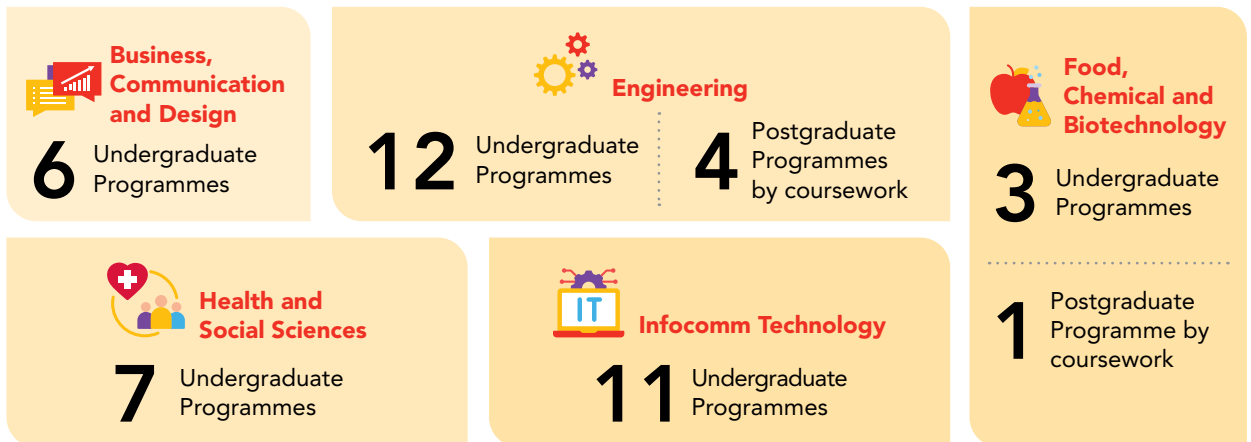

SIT at a Glance

For the financial year ended 31 March 2023

6 CAMPUSES

5 ACADEMIC CLUSTERS

SIT also offers four Postgraduate Programmes by Research: Master of Engineering, Doctor of Engineering, Master of Clinical Research in Health Sciences and Doctor of Clinical Research in Health Sciences.

UNDERGRADUATE AND POSTGRADUATE PROGRAMMES

6 OVERSEAS UNIVERSITY PARTNERS

DigiPen
Institute of
Technology

Massey
University

Newcastle
University

Technical
University of
Munich

The Culinary
Institute of
America