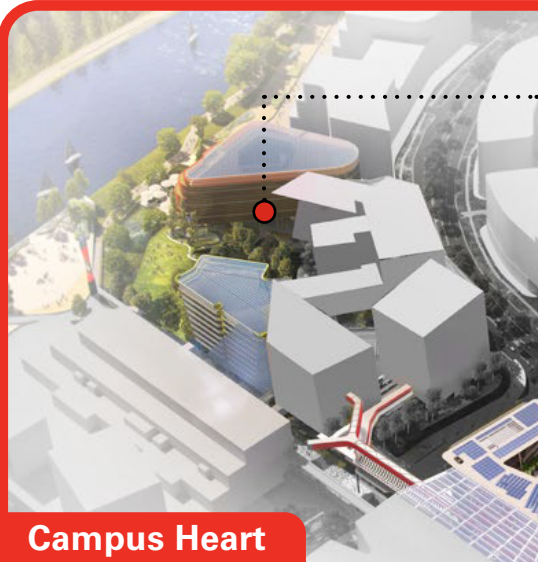

**SINGAPORE
INSTITUTE OF
TECHNOLOGY**

CAMPUS COURT

A Glimpse of Our New Home

SIT Punggol Campus

Nestled in the heart of the Punggol Digital District (PDD), Singapore's up-and-coming premier smart district master-planned and developed by JTC, the Singapore Institute of Technology (SIT) stands as a hub for our SITizens, industry and community. This award-winning campus is where innovation thrives. Let's discover SIT's brand-new Punggol Campus together!

Campus Court

Facing Coney Island and designed with a courtyard at its core, the campus is integrated with green technologies to create conducive spaces for learning. Here, you'll find the Kwek Leng Beng University Tower, Ho Bee Auditorium and indoor sports hall.

Campus Heart

The "Campus-in-the-Park" capitalises on an existing secondary forest by seamlessly blending learning spaces with lush tropical landscapes. Here, you'll find the library, academic blocks, a sheltered event plaza, and the Hatchery, a 10-storey building that facilitates and drives the exchange of ideas between academia and industry.

Getting Here

Punggol Coast MRT station, located right at the doorstep of the campus, commenced operations on 10 December 2024

SCAN HERE FOR MORE INFORMATION!