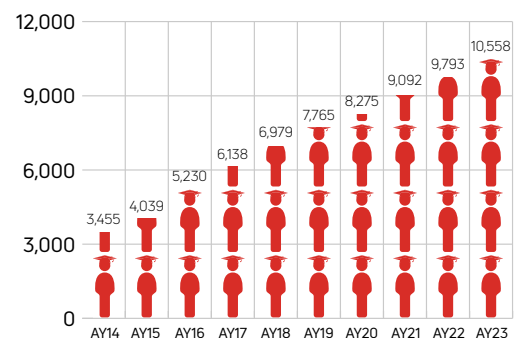

Awarded the **BCA Green Mark Platinum Award**

Awarded the **BCA Universal Design Mark GoldPLUS (Design) Award**

- SIT has implemented a water management framework and infrastructure to **harvest rainwater** from the land. The amount of non-drinking water saved annually can **fill 34 Olympic-size swimming pools!**

Awarded the **Active Beautiful Clean (ABC) Waters Certified (Gold) Award**

- No single-use disposables in this house—remember to **bring your own (BYO)** containers for takeaways!

Growing SIT Community

Our Punggol Campus marks the coming together of six different locations into a new space we can call home. With our united and diverse community of students and staff, we are excited to build a vibrant campus life, foster connections and create memories that will last a lifetime.

Student Enrolment

Data attained from official student numbers of the relevant AY.