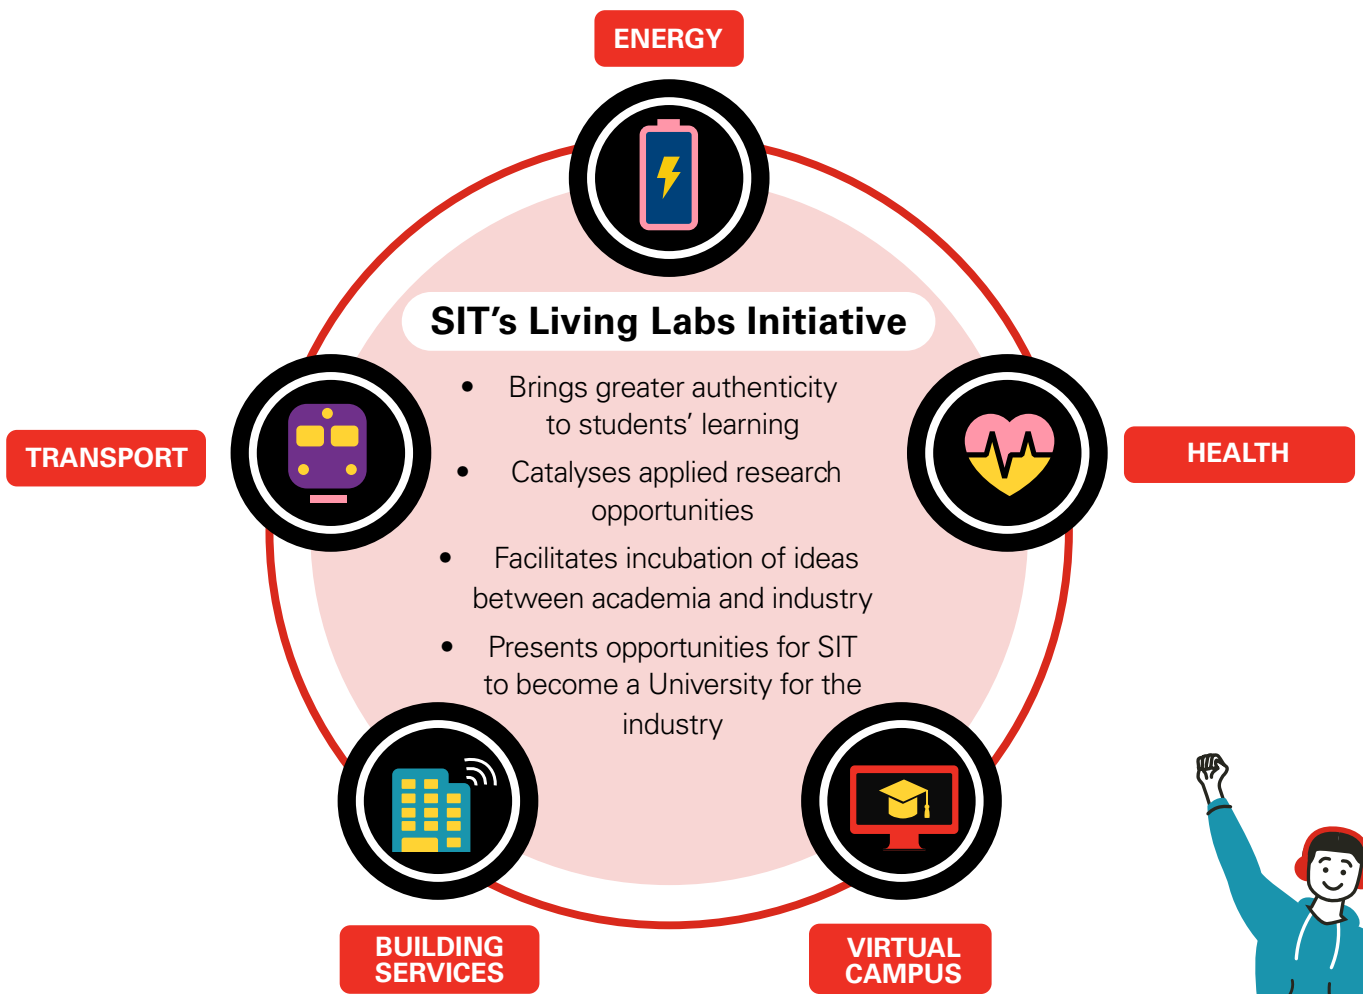

**SINGAPORE
INSTITUTE OF
TECHNOLOGY**

CAMPUS COURT

A Glimpse of Our New Home

SIT Punggol Campus

Nestled in the heart of the Punggol Digital District (PDD), Singapore's up-and-coming premier smart district master-planned and developed by JTC, the Singapore Institute of Technology (SIT) stands as a hub for our SITizens, industry and community. This award-winning campus is where innovation thrives. Let's discover SIT's brand-new Punggol Campus together!

Student Enrolment

Data attained from official student numbers of the relevant AY.

A Learning Hub for Future Readiness

SIT's co-location in the PDD will enhance our applied learning and applied research endeavours. Students will engage in authentic learning experiences and problem-solving opportunities through the real-world systems of our on-campus Living Labs and those of our partners. Our collaborations with industry and community to co-develop solutions via translational research, build impactful solutions and nurture talent will also add to the district's buzz.

SIT has also embarked on off-campus Living Lab initiatives (Healthcare and Transport) with our key partners. Through our Living Labs, SIT will leverage our infrastructure and capabilities to bring value to our students, industry and the community.

Our **Living Labs Initiative** is aligned with SIT's education and strategic translational research programmes, and provides applied research opportunities that empower students and industry partners.